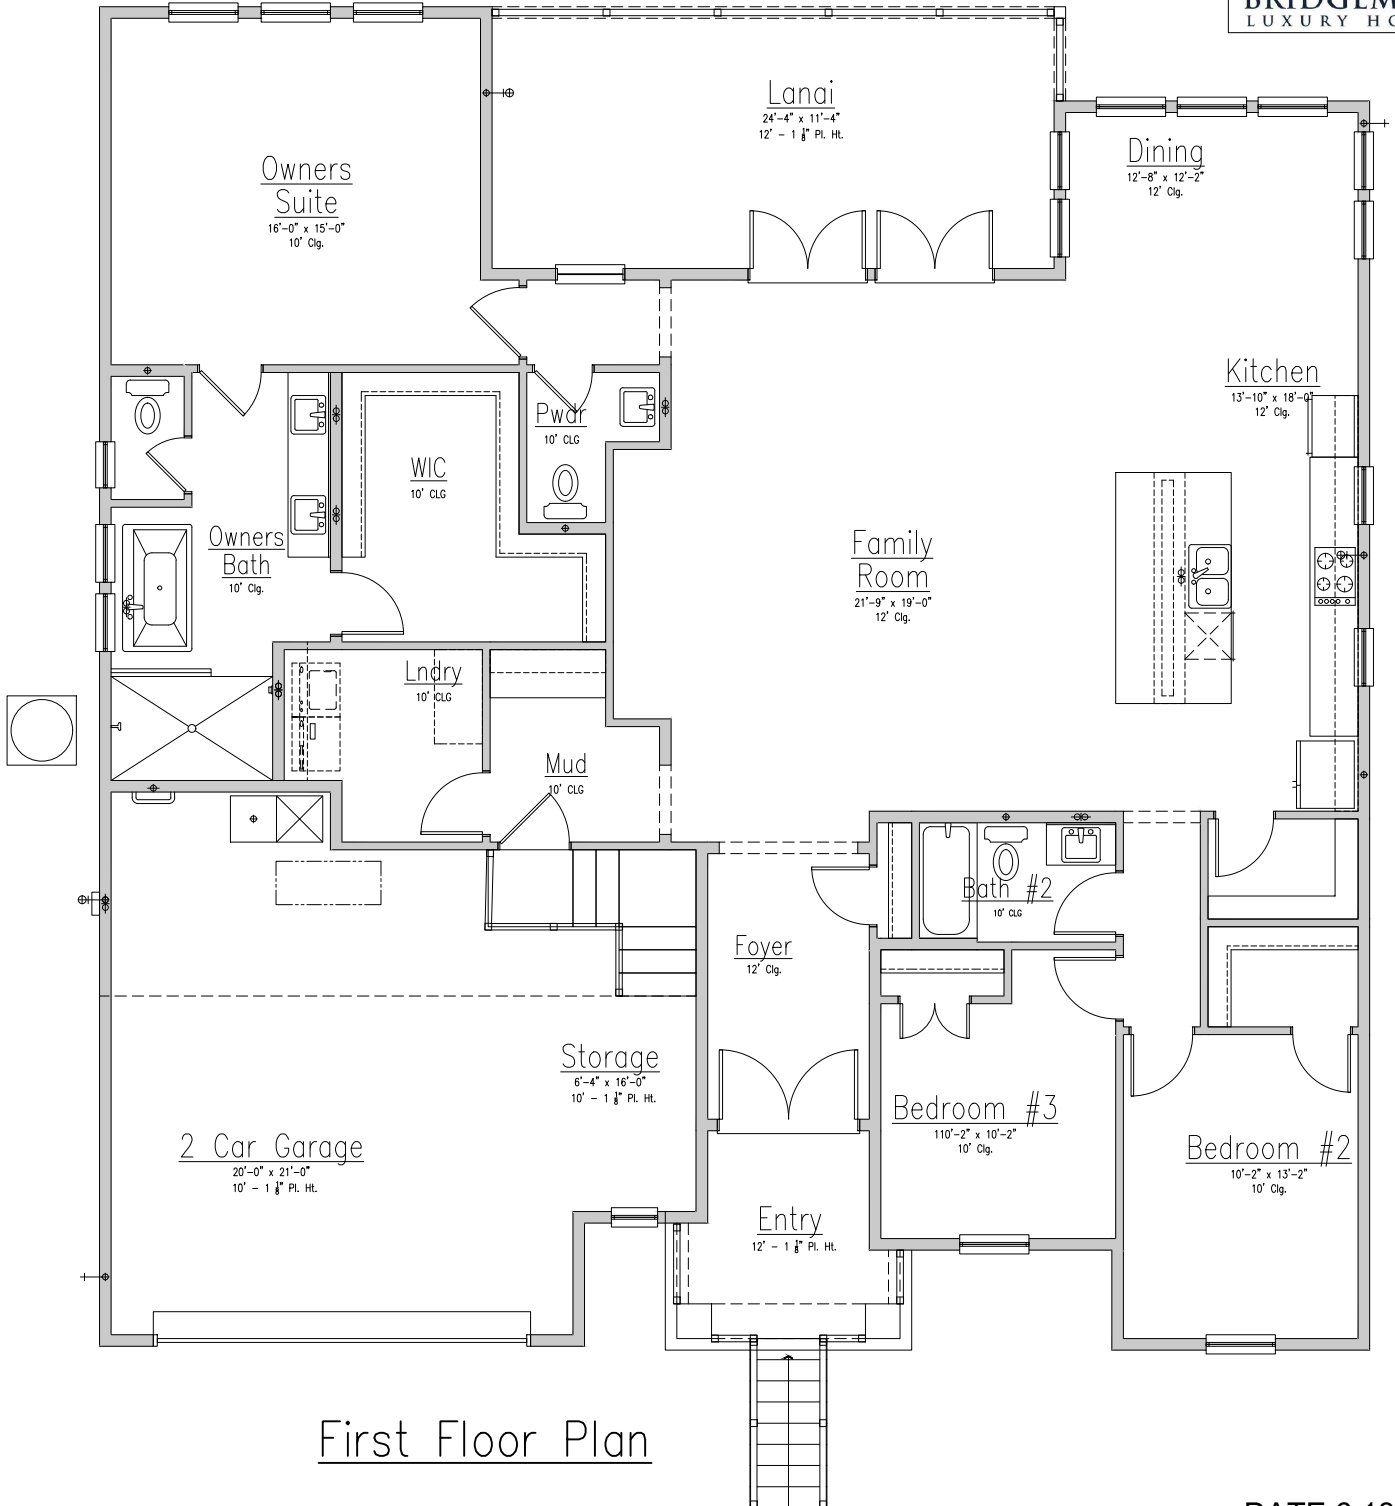

**AVALON**  
2,161 .ft.  
WIDTH: 55'-0" DEPTH: 58'-0"

DATE 6.13.2023

**AVALON**  
2,161 .ft.  
WIDTH: 55'-0" DEPTH: 58'-0"

First Floor Plan

DATE 6.13.2023